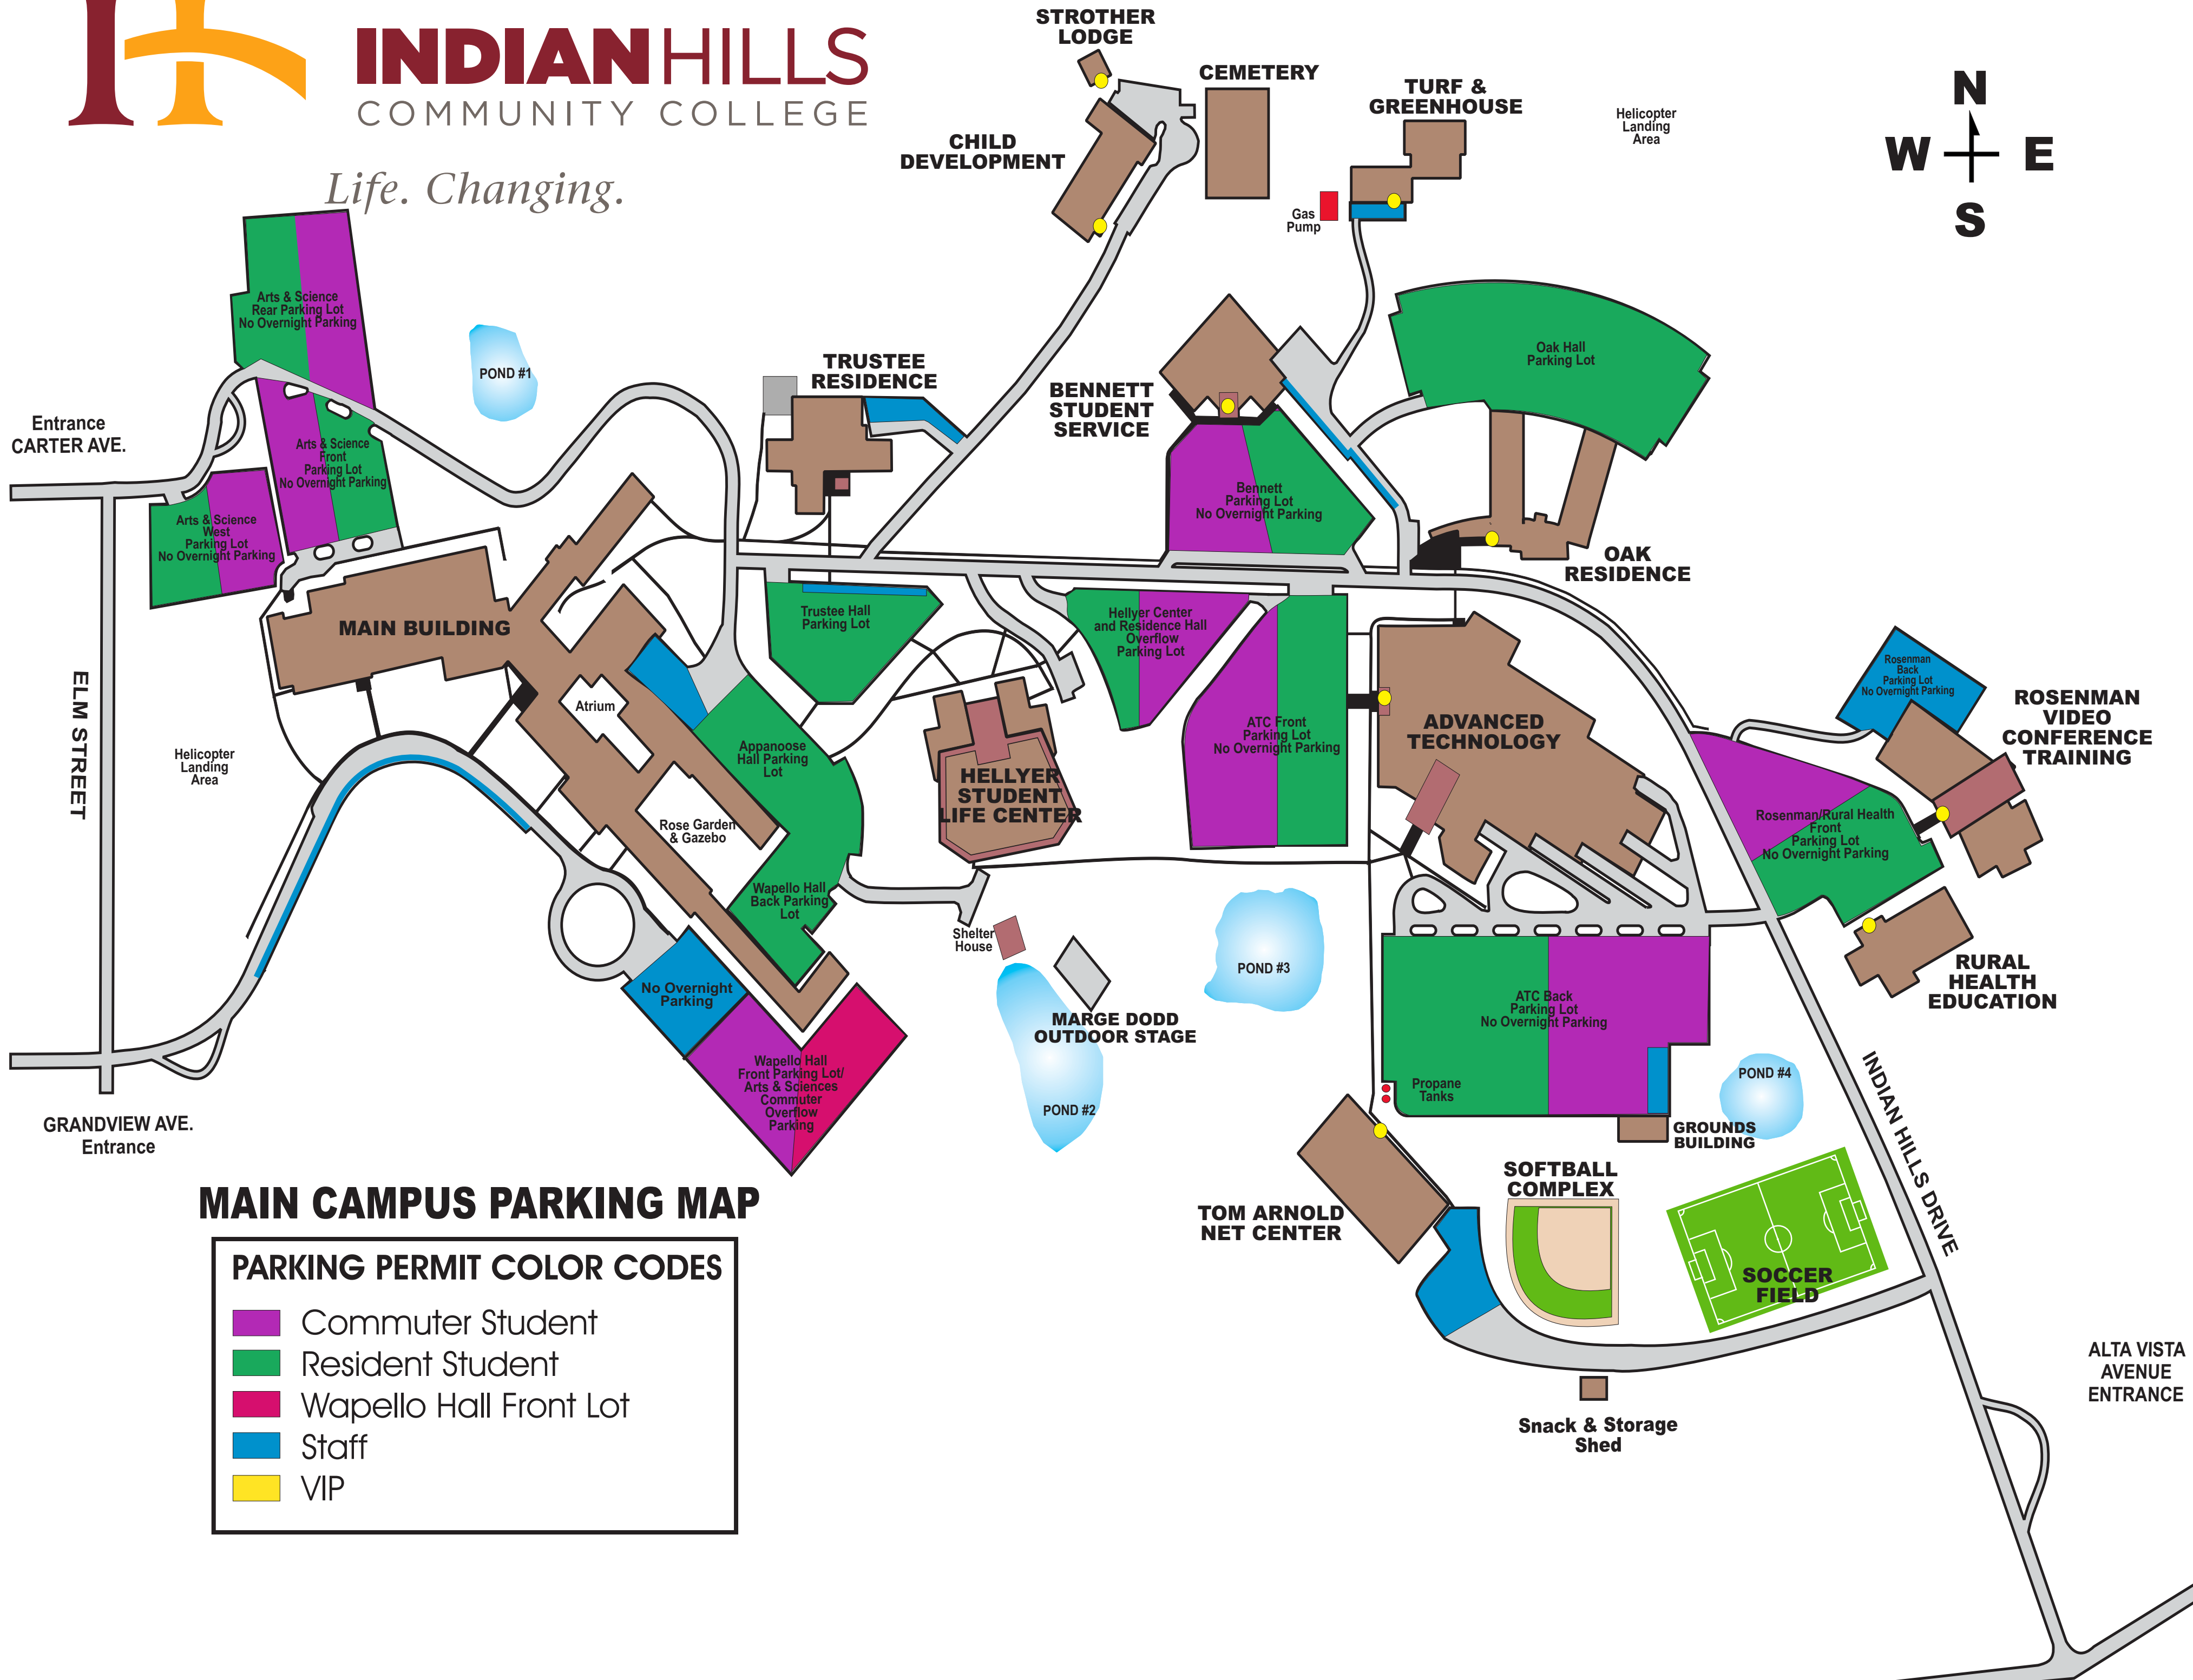

INDIAN HILLS COMMUNITY COLLEGE

Life. Changing.

MAIN CAMPUS PARKING MAP

PARKING PERMIT COLOR CODES

- Commuter Student
- Resident Student
- Wapello Hall Front Lot
- Staff
- VIP